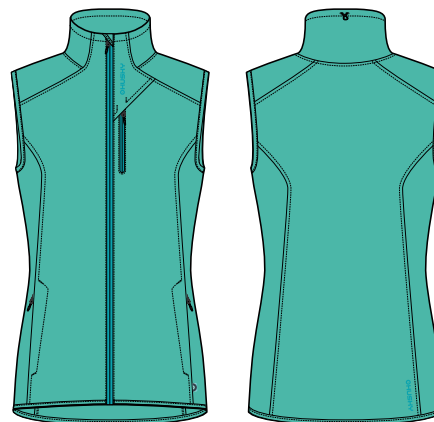

BROFER L

VELIKOSTI / SIZES: XS-XL

BARVA / COLOR: 1 tmavě nachová/dark purple, 2 tyrkysová/turquoise, 3 antracitová/anthracite

DÁMSKÁ FLEECEOVÁ VESTA

LADIES FLEECE VEST

jemný fleece • překrytí zipu u brady • boční zipové kapsy • vyšší stojáček • elastické okraje

soft fleece • chin protection • side reversed zipper pockets • higher stand-up collar • elastic binding on bottom and sleeve edge

MATERIÁL / MATERIAL

• **Clima Fleece**

VESTA / VEST • ŽENY / WOMEN