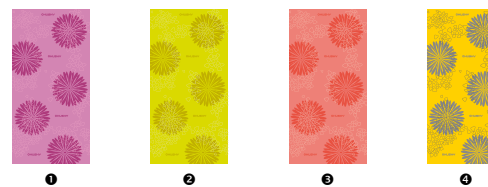

MATERIÁL / MATERIAL

• Merino Wool 39%, Polyamid 30%, Cotton 15%, Polyester 13%, Elasthan 3%

DOPLŇKY / ACCESSORIES