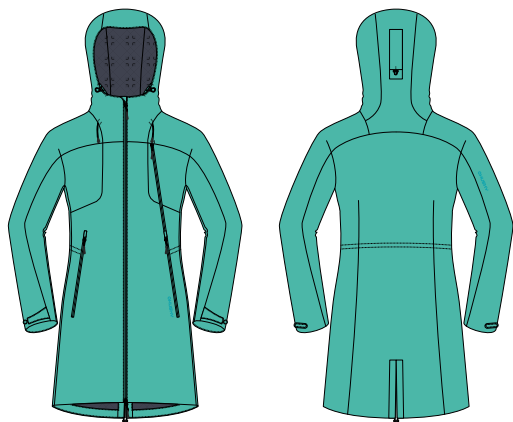

LENA

VELIKOSTI / SIZES: XS-XL

BARVA / COLOR: 1 tmavě fialová/dark violet, 2 červená/red, 3 modrá/blue

DÁMSKÝ OUTDOOROVÝ KABÁT

WOMEN OUTDOOR COAT

fleece laminovaný přímo na membránu • vyšší límeček s překrytím zipu pod bradou • nastavitelná kapuce • stahování ve spodním lemu bundy • kryté zipy s garáží proti průniku vody

fleece laminated right on the membrane • higher collar with safety covered zipper near chin • adjustable hood • adjustable bottom hem • covered garaged zipper (waterproof)

VODĚODOLNOST / WATERPROOF • 10.000 mm H₂O

PRODYŠNOST / BREATHABILITY • 7.000 g/m²/24h

MATERIÁL / MATERIAL

• Aquablock Plus

OUTDOOR • ŽENY / WOMEN